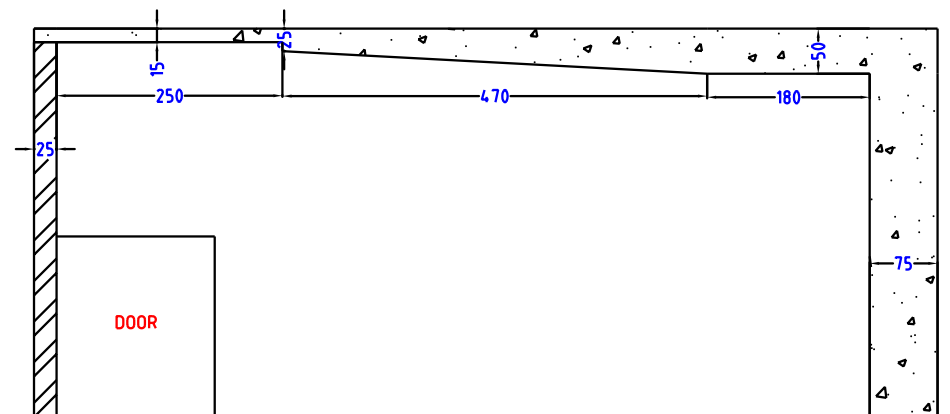

# TYPICAL LAYOUT OF TELECOBALT INSTALLATION

[AREA: 5mX6m]

SECTION X-X

SECTION Y-Y

SECTION Z-Z

NOT TO SCALE : All dimensions are in Centimeter