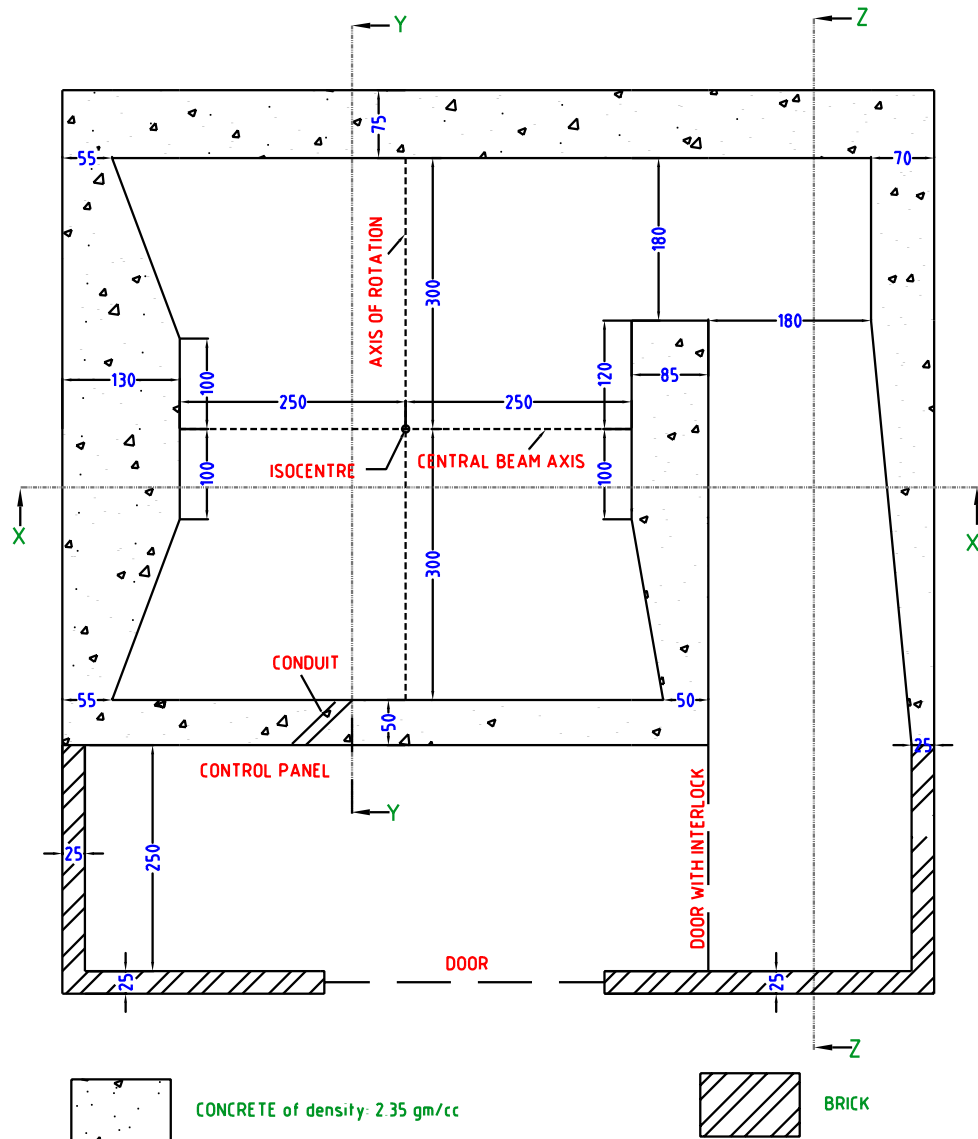

# TYPICAL LAYOUT OF TELECOBALT INSTALLATION

[AREA: 5mX6m]

SECTION X-X

SECTION Y-Y

SECTION Z-Z

NOT TO SCALE : All dimensions are in Centimeter