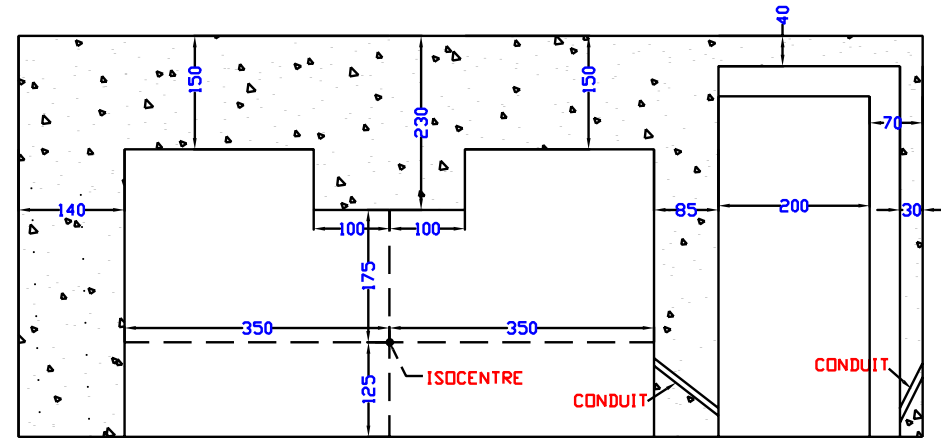

TYPICAL LAYOUT OF 15MV MEDICAL LINEAR ACCELERATOR

(AREA: 6m x 7m)

SECTION X-X

SECTION Y-Y

SECTION Z-Z

NOT TO SCALE : All dimensions are in Centimeter