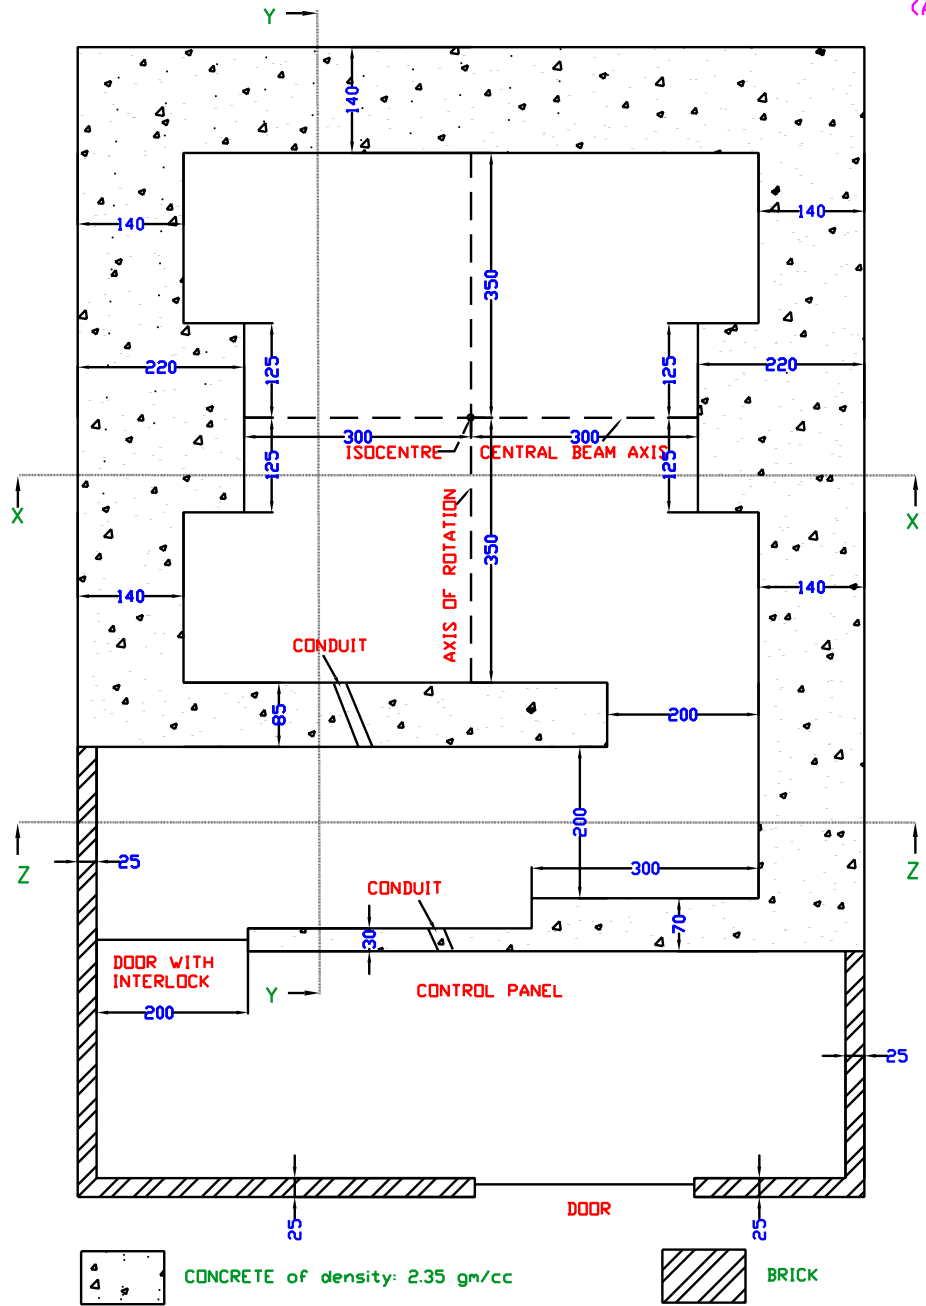

TYPICAL LAYOUT OF 15MV MEDICAL LINEAR ACCELERATOR

(AREA: 6m x 7m)

SECTION X-X

SECTION Y-Y

SECTION Z-Z

NOT TO SCALE : All dimensions are in Centimeter