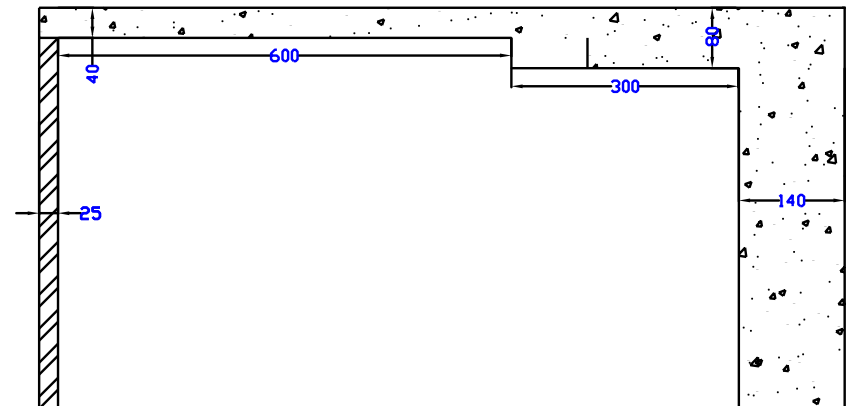

TYPICAL LAYOUT OF 15MV MEDICAL LINEAR ACCELERATOR

(AREA: 6m x 7m)

SECTION X-X

SECTION Y-Y

SECTION Z-Z

NOT TO SCALE : All dimensions are in Centimeter