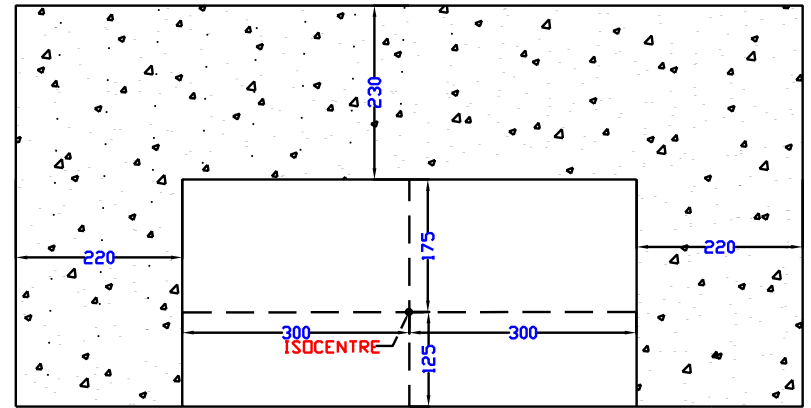

TYPICAL LAYOUT OF 15MV MEDICAL LINEAR ACCELERATOR

(AREA: 6m x 7m)

SECTION X-X

SECTION Y-Y

SECTION Z-Z

NOT TO SCALE : All dimensions are in Centimeter